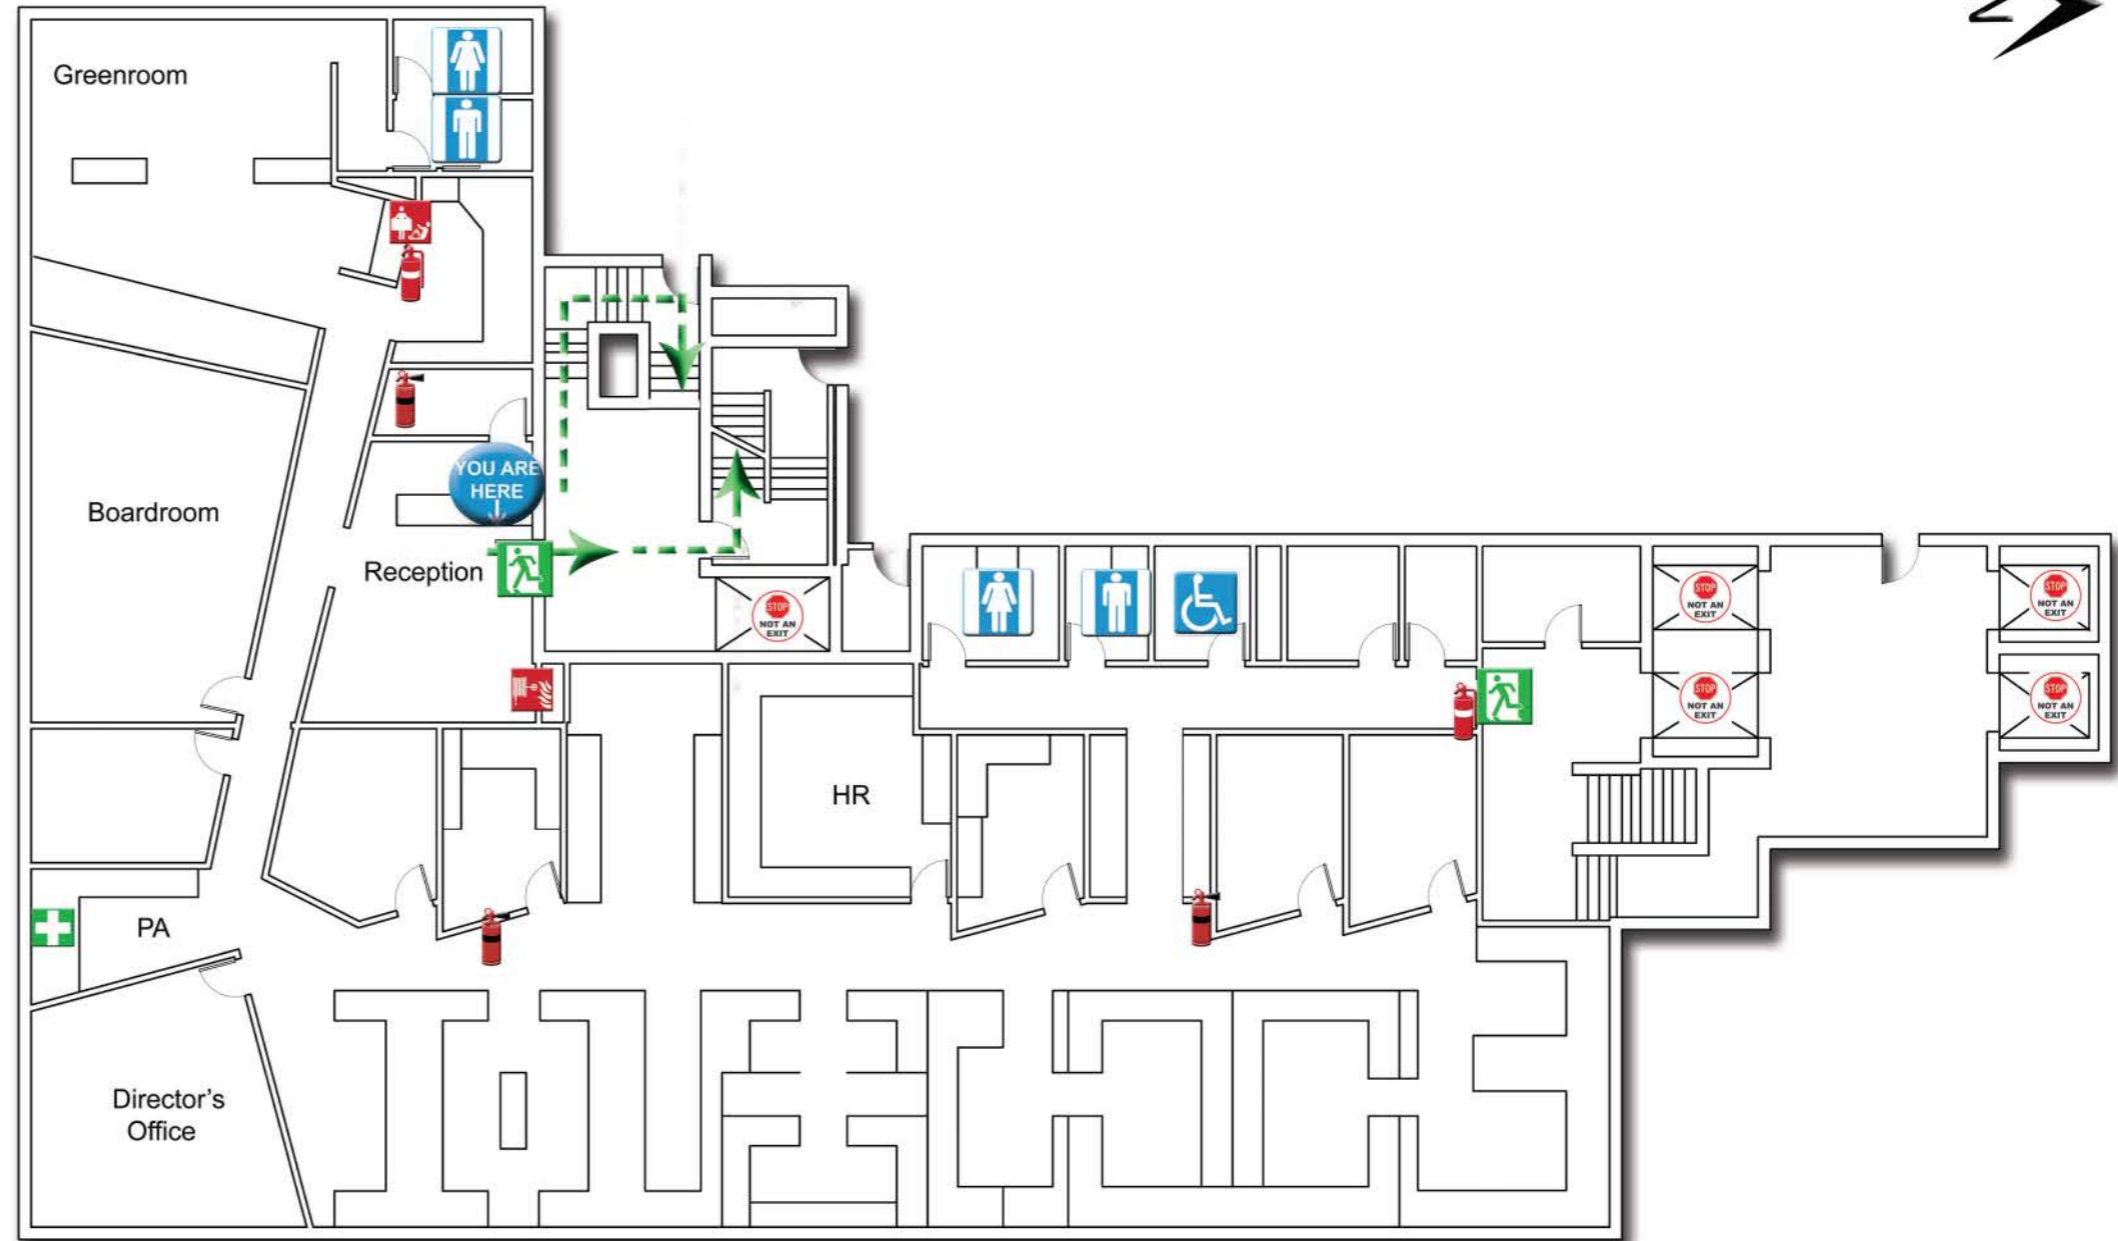

EVACUATION DIAGRAM

ASSEMBLY AREA

Estates & Wines, Level 1, 49 Elizabeth St Richmond, 3121

Elizabeth St

Shelly St

IN CASE OF FIRE

R RESCUE PEOPLE FROM IMMEDIATE DANGER.

A ALERT OTHER OCCUPANTS.