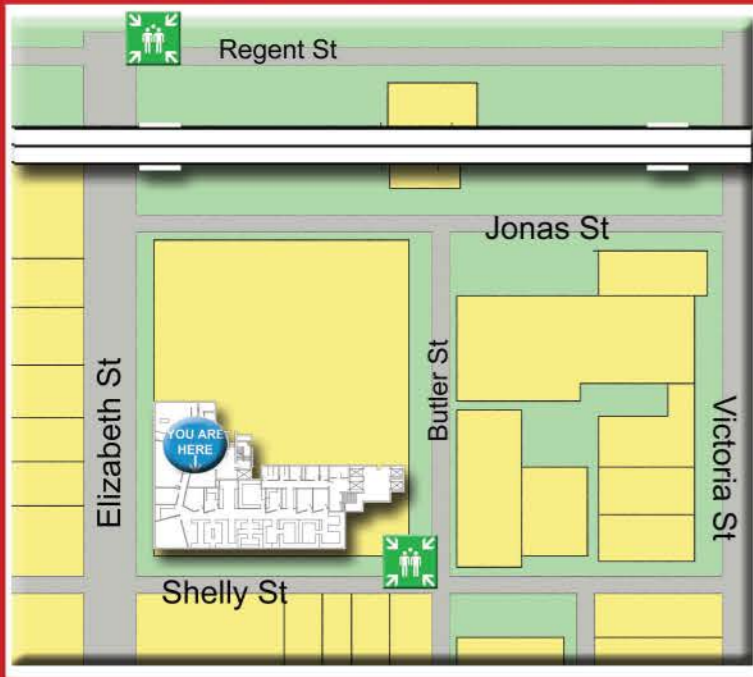

EVACUATION DIAGRAM

ASSEMBLY AREA

Estates & Wines, Level 1, 49 Elizabeth St Richmond, 3121

Elizabeth St

Shelly St

IN CASE OF FIRE

R RESCUE PEOPLE FROM IMMEDIATE DANGER.

A ALERT OTHER OCCUPANTS.