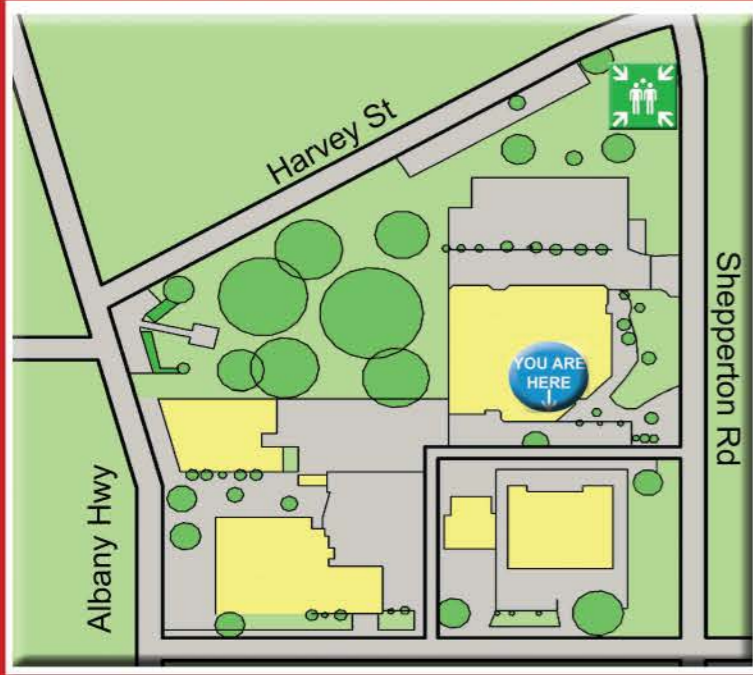

EVACUATION DIAGRAM

ASSEMBLY AREA

IN CASE OF FIRE

1. Alert Alarm (BEEP, BEEP)
Please await instructions
2. Evacuation Alarm (WOOP, WOOP)
Assit people to evacuate to assembly area without endangering yourself.
3. Fight fire if safe & you are trained.
4. Remain in assembly area until everyone is accounted & the Chief Fire Warden has arrived.
5. Await arrival of fire service.
6. Do not re-enter building until advised by the fire service

Town of Victoria - Administration Building,

99 Shepperton Rd Victoria Park. 6100

Shepperton Rd

Ground Level

LEGEND

ISSUE DATE:
April 2014

VERSION:
1.0

VALIDATION DATE:
April 2017